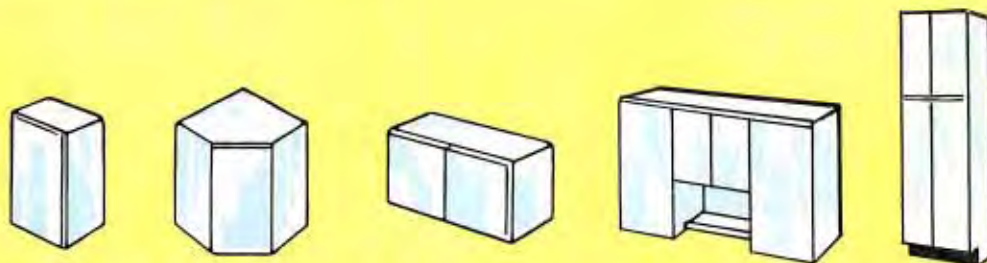

TOLEDO DESK & FIXTURE CORP.

MAUMEE, OHIO