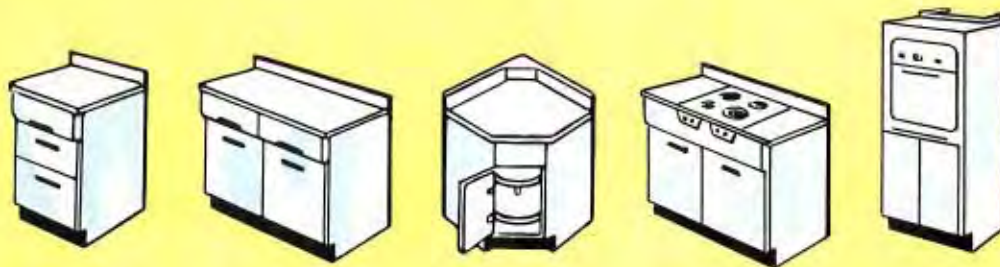

Special tops of other materials are available on special order.

CHARCOAL MEDLEY

Beauty Queen®

... the complete line for
any kitchen new or old!

SINK CABINETS

72", 66", 60", 54", 42" long
to fit any size or shape of
kitchen. Models with double
and single bowls. Porcelain
enamel steel tops, or G-E
Monotops in 3 color
choices: red linen, yellow
or charcoal medley.

MATCHING BASE CABINETS

Styles and sizes from 9" to
36", lets you plan any
arrangement of drawer,
cupboard storage and
counter space. Cabinets
are finished with baked
Dulux enamel and counter
tops are genuine G-E plastic
Monotop or other specified
materials. Base end shelves
are available for extra
smartness.