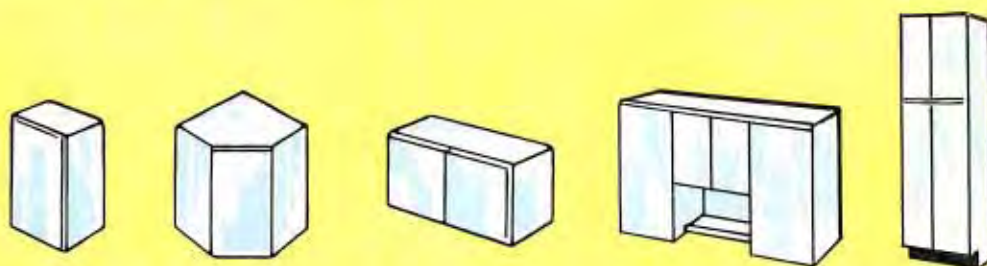

TOLEDO DESK & FIXTURE CORP.

MAUMEE, OHIO