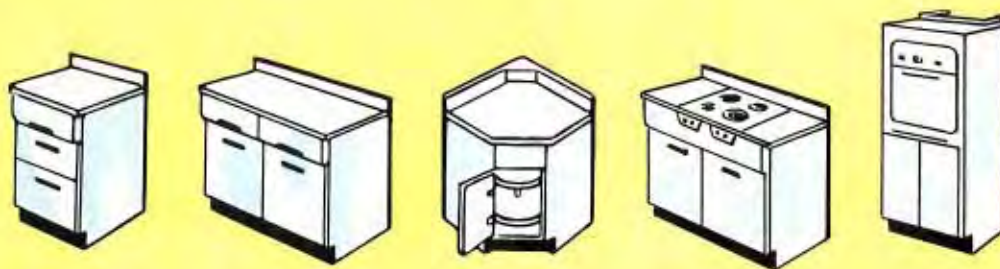

## SINK CABINETS

72", 66", 60", 54", 42" long  
to fit any size or shape of  
kitchen. Models with double  
and single bowls. Porcelain  
enamel steel tops, or G-E  
Monotops in 3 color  
choices: red linen, yellow  
or charcoal medley.

## MATCHING BASE CABINETS

Styles and sizes from 9" to  
36", lets you plan any  
arrangement of drawer,  
cupboard storage and  
counter space. Cabinets  
are finished with baked  
Dulux enamel and counter  
tops are genuine G-E plastic  
Monotop or other specified  
materials. Base end shelves  
are available for extra  
smartness.